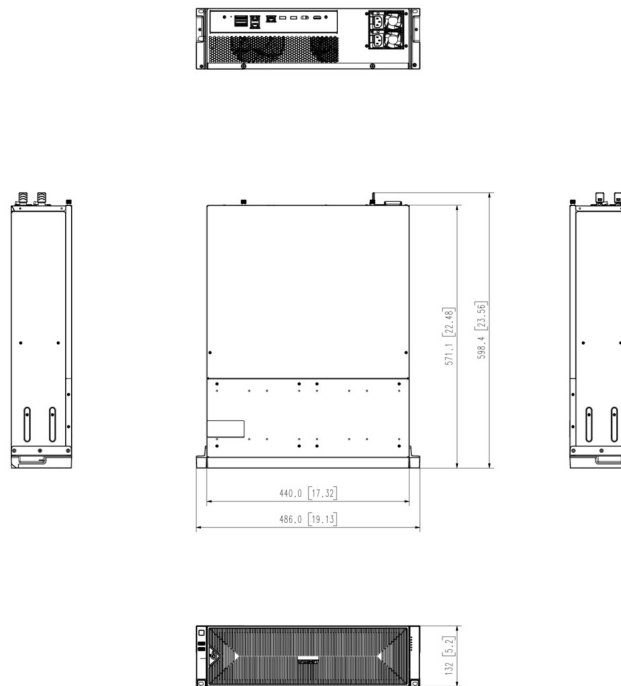

CAD

Unit: mm [inch]

Appearance Drawing
PRN-6410DB4, XRN-6410DB4, PRN-6400DB4
Unit : mm[inches]