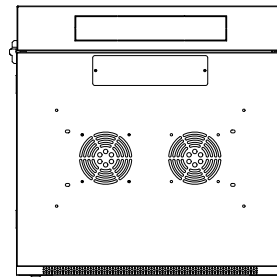

Side View

Front View

Front View  
(without door)

Back View

Bottom View

Top View

Unit: mm

# MWK OWC21U

- 21 SPACE RACK
- SOLID PANELS FOR CHIMNEY EFFECT
- WALL MOUNTABLE