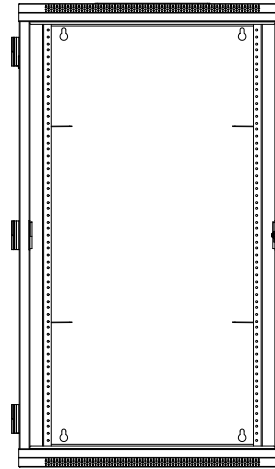

Side View

Front View

Front View  
(without door)

Back View

Bottom View

Top View

Unit: mm

# MWK OWC21U

- 21 SPACE RACK
- SOLID PANELS FOR CHIMNEY EFFECT
- WALL MOUNTABLE