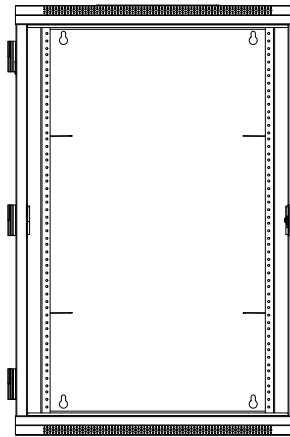

Side View

Front View

Front View
(without door)

Back View

Bottom View

Top View

Unit: mm

MWK OWC18U

- 18 SPACE RACK
- SOLID PANELS FOR CHIMNEY EFFECT
- WALL MOUNTABLE