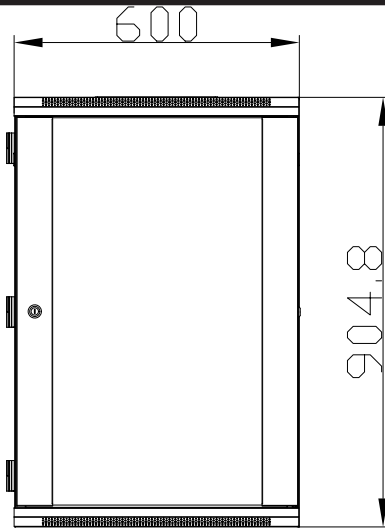

Side View

Front View

Front View
(without door)

Back View

Bottom View

Top View

Unit: mm

MWK OWC18U

- 18 SPACE RACK
- SOLID PANELS FOR CHIMNEY EFFECT
- WALL MOUNTABLE