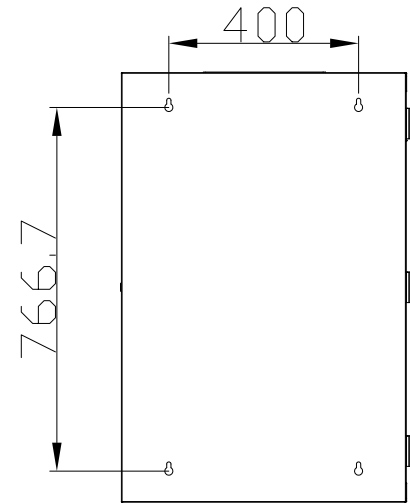

Side View

Front View

Front View
(without door)

Back View

Bottom View

Top View

Unit: mm

MWK OWC18U

- 18 SPACE RACK
- SOLID PANELS FOR CHIMNEY EFFECT
- WALL MOUNTABLE