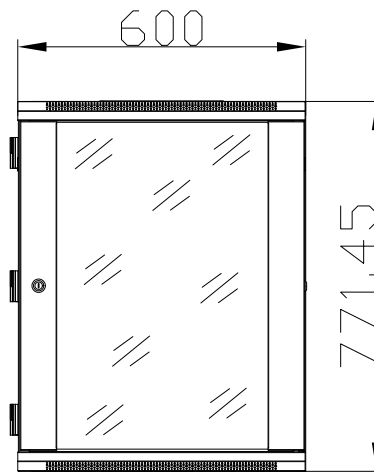

Side View

Front View

Front View
(without door)

Back View

Bottom View

Top View

Unit: mm

MWK OWC15U

- 15 SPACE RACK
- SOLID PANELS FOR CHIMNEY EFFECT
- WALL MOUNTABLE