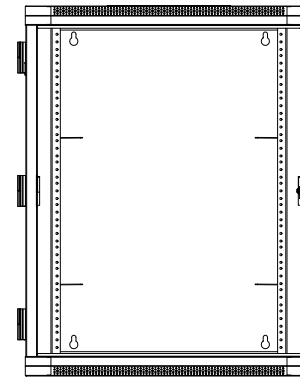

Side View

Front View

Front View
(without door)

Back View

Bottom View

Top View

Unit: mm

MWK OWC15U

- 15 SPACE RACK
- SOLID PANELS FOR CHIMNEY EFFECT
- WALL MOUNTABLE