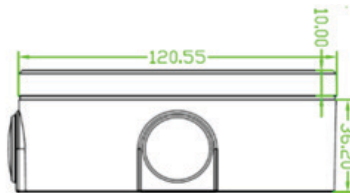

Junction Box for 5MP LumiLuxLite Kit Turret Camera

LUM-J06

Key Features

- Exclusively for N3T-5KA2 Camera
- Aluminum Construction
- Dimensions: $\phi 120.55 \text{ mm} \times 36.20 \text{ mm}$ ($\phi 6.14 \text{ in.} \times 1.57 \text{ in.}$)

Learn More

View the accessory selector for all mount options.

Specifications

Weight	0.4 kg (0.9 lb)
Material	Aluminum
Color	White
Dimensions	$\phi 120.55 \text{ mm} \times 36.20 \text{ mm}$ ($\phi 6.14 \text{ in.} \times 1.57 \text{ in.}$)

Dimensional Drawing

mm

Bottom View

Side View