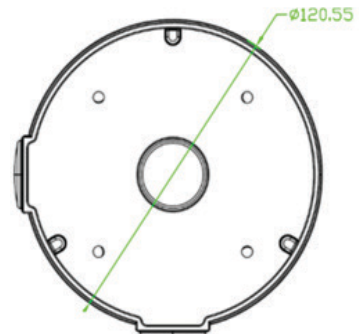

Junction Box for 5MP LumiLuxLite Kit Turret Camera

LUM-J06

Key Features

- Exclusively for N3T-5KA2 Camera
- Aluminum Construction
- Dimensions: $\phi 120.55 \text{ mm} \times 36.20 \text{ mm}$ ($\phi 6.14 \text{ in.} \times 1.57 \text{ in.}$)

Learn More

View the accessory selector for all mount options.

Specifications

Weight	0.4 kg (0.9 lb)
Material	Aluminum
Color	White
Dimensions	$\phi 120.55 \text{ mm} \times 36.20 \text{ mm}$ ($\phi 6.14 \text{ in.} \times 1.57 \text{ in.}$)

Dimensional Drawing

mm

Bottom View

Side View