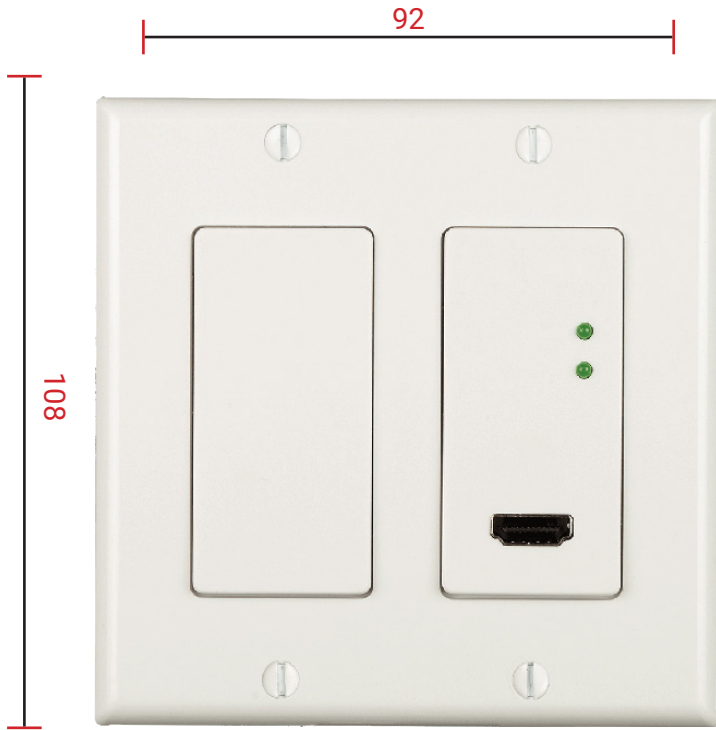

ULTRA Series UL-707WP2 (VBS-HDIP-707WP2)

Just Add
Power
AV over IP Solutions

Front of Device: