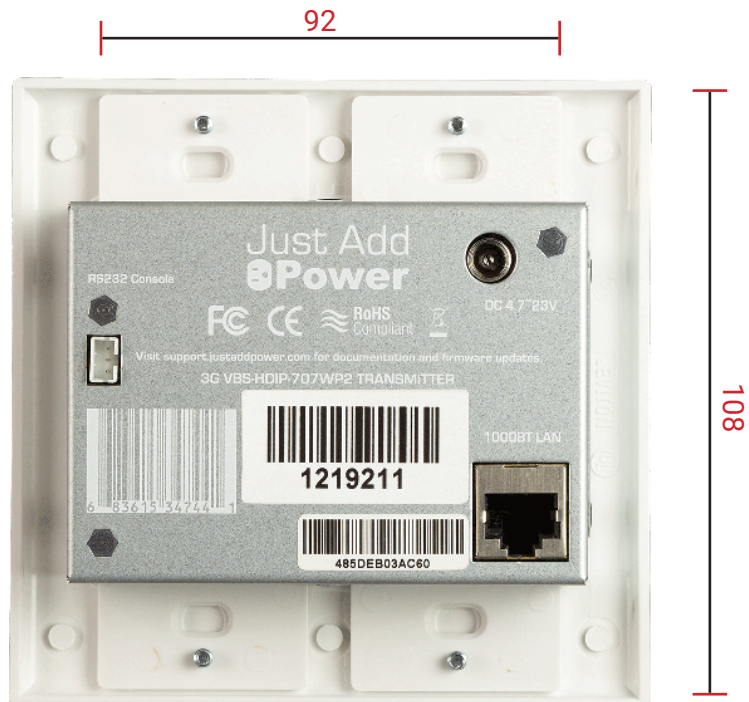

### UL-707WP2 Specifications

**Dimensions** 108 x 92 x 29 mm  
4.3 x 3.6 x 1.1 inch

**Weight** 0.20 kg / 0.44 lb

**Rear Side Ports** RJ-45 (1Gb Network)

**Front Side Ports** HDMI In

**Power Supply** 5V-18V, 10W  
5.5mm/2.1mm, positive tip

# ULTRA Series UL-707WP2 (VBS-HDIP-707WP2)

Just Add  
**Power**  
AV over IP Solutions

**Front of Device:**

**Side of Device:**

All measurements in millimeters (mm)

**Back of device:**