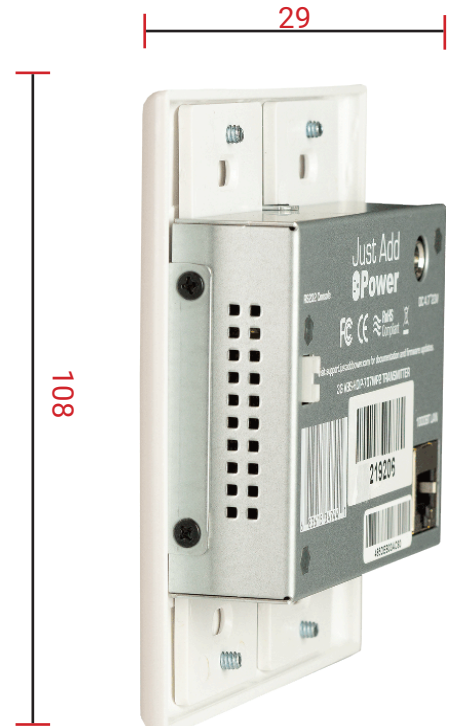

Side of Device: