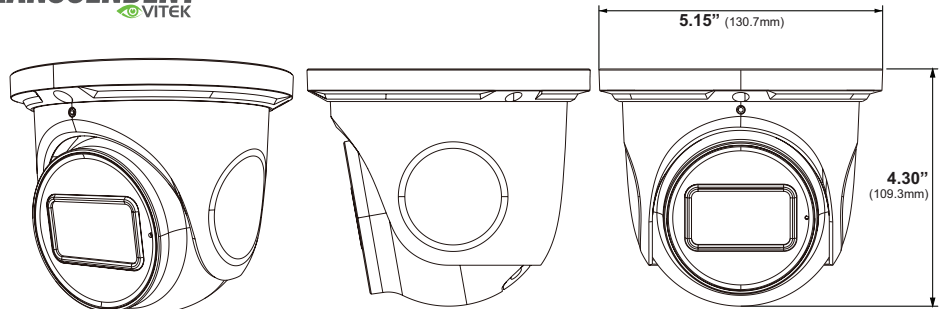

VT-TWM03
Optional Wall Mount

VT-TWMT-4
Optional Wall Mount