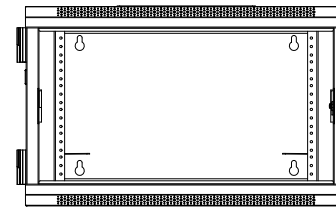

Side View

Front View

Front View
(without door)

Back View

Bottom View

Top View

Unit: mm

MWK OWC6U

- 6 SPACE RACK
- SOLID PANELS FOR CHIMNEY EFFECT
- WALL MOUNTABLE