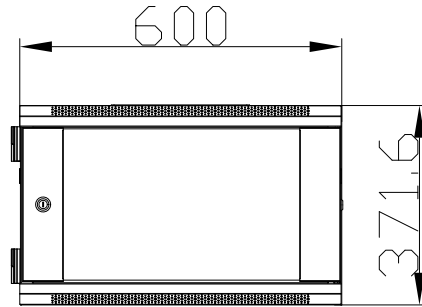

Side View

Front View

Front View
(without door)

Back View

Bottom View

Top View

Unit: mm

MWK OWC6U

- 6 SPACE RACK
- SOLID PANELS FOR CHIMNEY EFFECT
- WALL MOUNTABLE