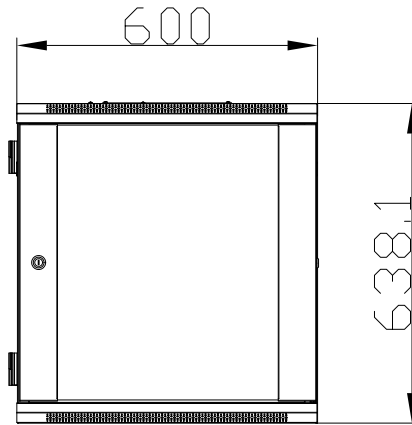

Side View

Front View

Front View  
(without door)

Back View

Bottom View

Top View

Unit: mm

# MWK OWC12U

- 12 SPACE RACK
- SOLID PANELS FOR CHIMNEY EFFECT
- WALL MOUNTABLE