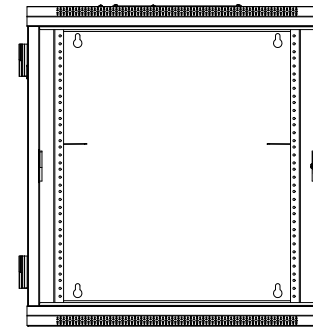

Side View

Front View

Front View  
(without door)

Back View

Bottom View

Top View

Unit: mm

# MWK OWC12U

- 12 SPACE RACK
- SOLID PANELS FOR CHIMNEY EFFECT
- WALL MOUNTABLE